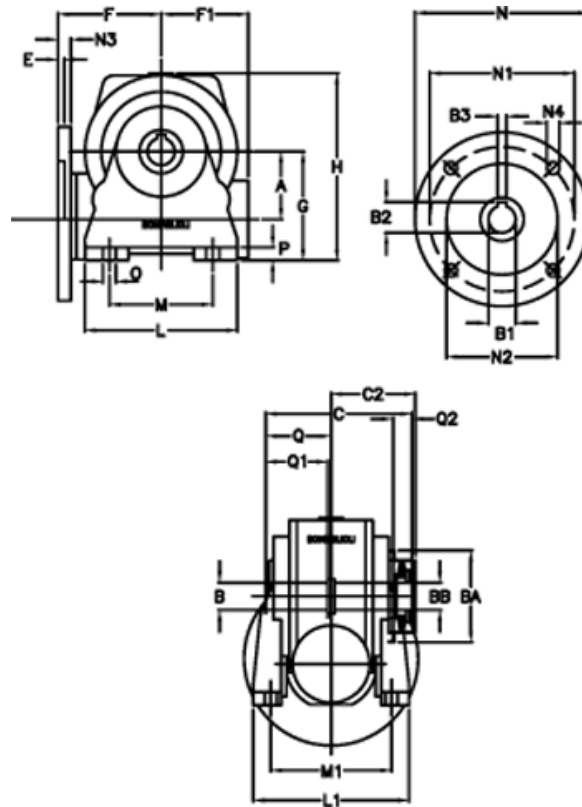

Article number: 390204406012216

Description: Worm Gear with Torque Limiter
VF 44-L1-N-60-P63B5

Measures

a = 44.60	C2 = 48	L1 = 98	O = 8.5
B = 18	Description = VF 44N-xx-63B5	m = 52	P = 10
B1 E7 = 11	E = 2.0	M1 = 81.0	Q = 32.0
B2 = 12.8	F = 65	N = 140	Q1 = 32
B3 H9 = 4	F1 = 54	N1 = 115	Q2 = 12
BA = 40	g = 72	N2 = 95	
BB H7 = 11	H = 124.5	N3 = 10.5	
C = 79	L = 90	N4 = 9,5	